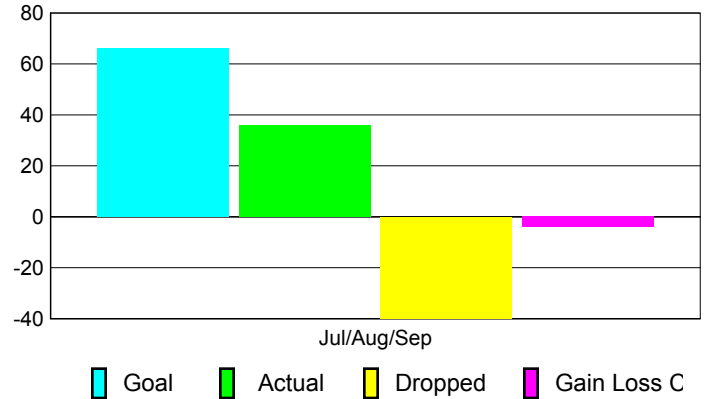

Membership Results 2010-2011

Goal, New, Dropped, Gain/Loss