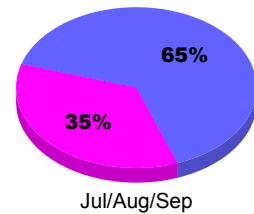

Membership Results
2010-2011

Membership
2009-2010

Month	Net Memb Goal	Actual New Memb	Actual Dropped Memb	Gain/Loss of Memb	Gain/Loss of Memb
Jul/Aug/Sep	66	36	-40	-4	46
Totals	66	36	-40	-4	46

Membership Results 2010-2011

Goal, New, Dropped, Gain/Loss

Comparison of Membership Gain/Loss

Current Year Compared to the Previous Year

Gender Comparison 2010-2011

■ Male ■ Female